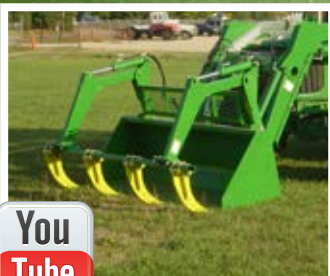

## 640 Loader Series

For 55-100 HP JD Tractors

- 2 bucket sizes available.
- Both self-leveling & non self-leveling available.
- Quick attach mounting.
- **PARTS ARE INTERCHANGEABLE WITH JD PARTS.**
- Meets or exceeds OEM standards.
- Self-storing parking stands.
- Solid knee joint strength.
- Easy on/off attachments.
- Fast attaching buckets.
- Grade 50 steel.

### 640 Self-Leveling Specifications:

- Maximum lift height: **146"**
- Digging depth: **7"**
- Roll-back angle at ground level: **38 degrees**
- Dump angle at maximum height: **80 degrees**
- Lift & breakout capacity: **Rated at 17.5 gpm/2500 psi**
- Breakout force at pivot pin: **5,890 lbs.**
- Lift capacity to full height at pivot pin: **3,410 lbs.**

***The 640 Is The Front-End Loader Solution To Fit The Following JD Series Tractors:***